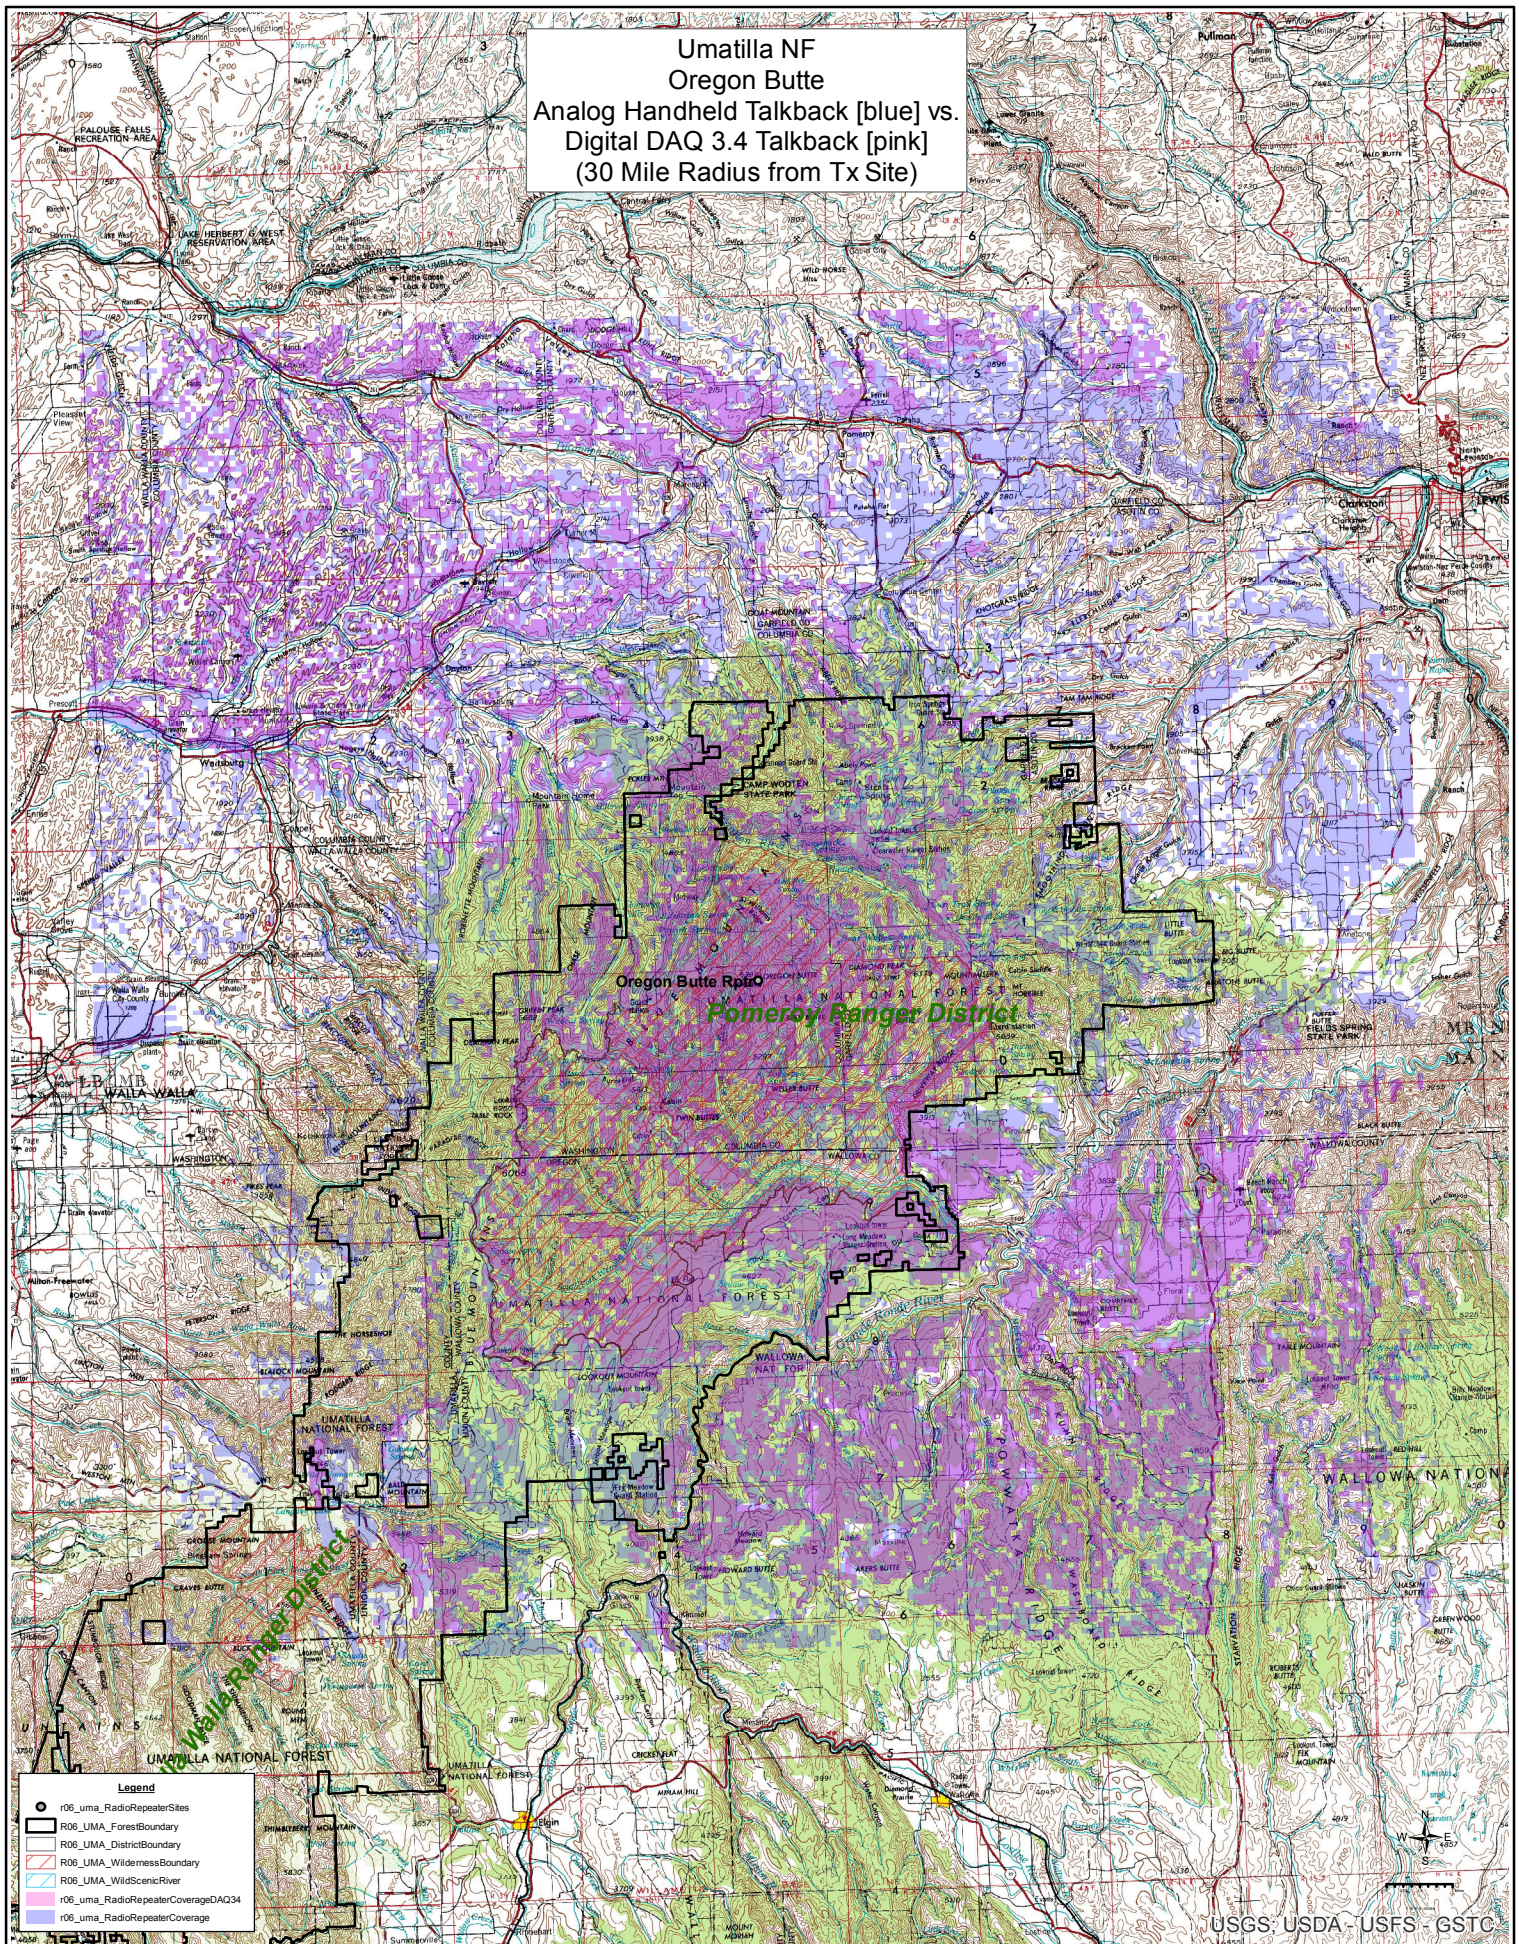

Umatilla NF
 Oregon Butte
 Analog Handheld Talkback [blue] vs.
 Digital DAQ 3.4 Talkback [pink]
 (30 Mile Radius from Tx Site)

- Legend**
- r06_uma_RadioRepeaterSites
 - ▭ R06_UMA_ForestBoundary
 - ▭ R06_UMA_DistrictBoundary
 - ▭ R06_UMA_WildernessBoundary
 - ▭ R06_UMA_WildScenicRiver
 - ▭ r06_uma_RadioRepeaterCoverageDAQ34
 - ▭ r06_uma_RadioRepeaterCoverage

USGS USDA-USFS-GSTC